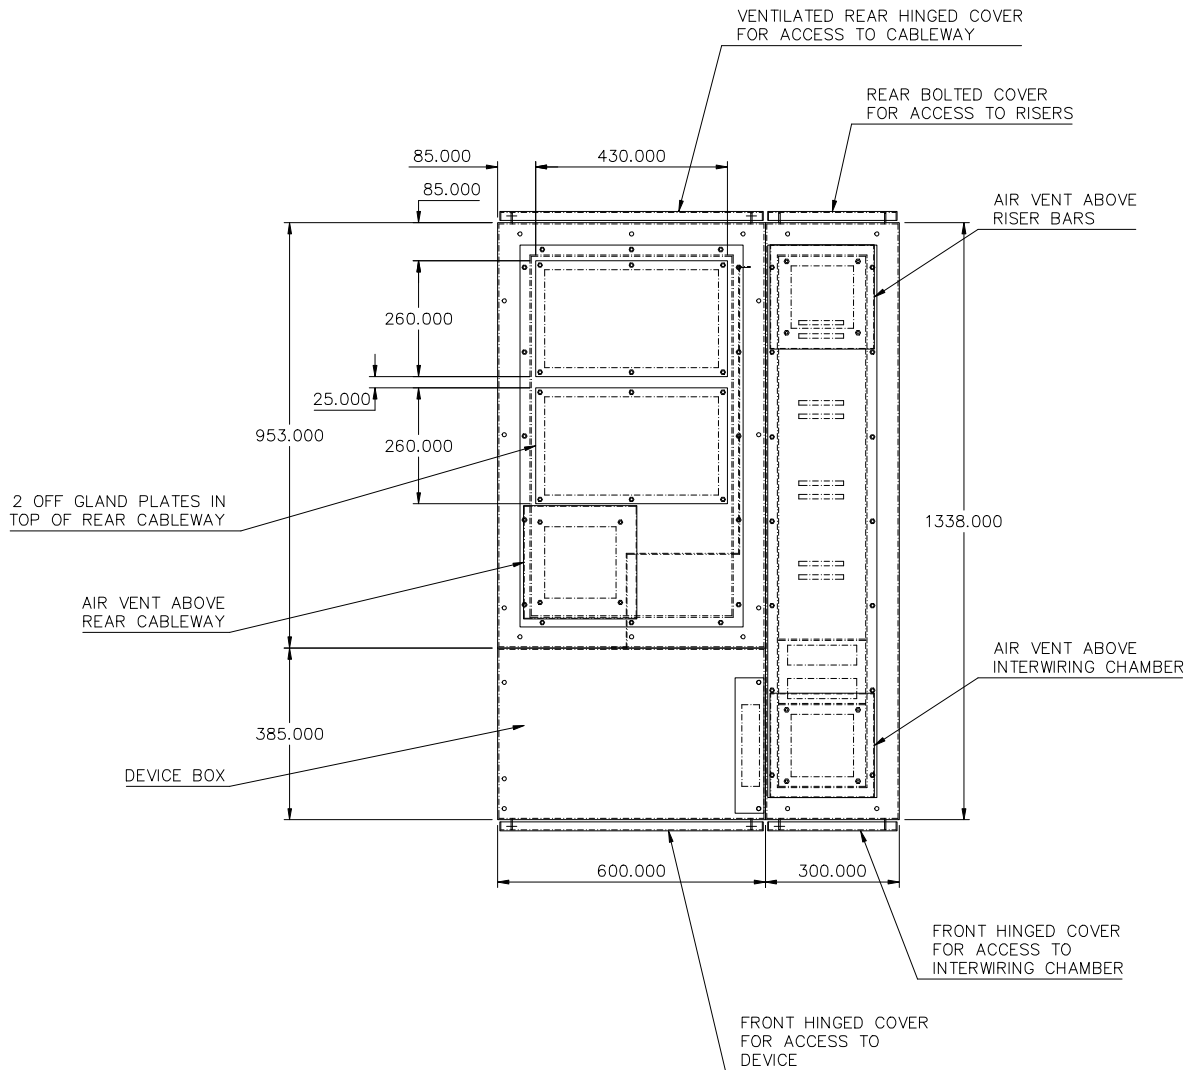

80KA FOR 1 SECOND

AVAILABLE THE FOLLOWING RATINGS

1600A
2500A

100KA FOR 1 SECOND

AVAILABLE THE FOLLOWING RATINGS

3200A
4000A
5000A
6300A

FULLY COMPLIANT WITH
BS EN 61439-2
(IEC 61439-2)

TOP REAR CABLING (SHOWN AS AN EXAMPLE ONLY)